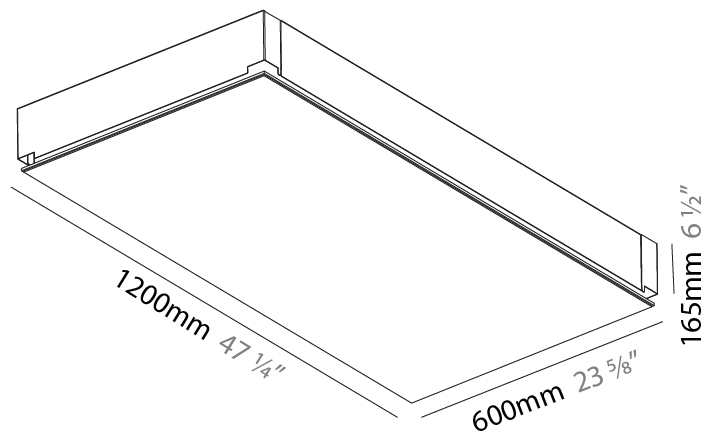

PHYSICAL

Shape: Rectangle
Length (mm): 1200
Length (in): 47 1/4
Width (mm): 600
Width (in): 23 5/8
Depth (mm): 165
Depth (in): 6 1/2
Ceiling Thickness (mm): 10 / 12.5 / 15 / 25 / 30
Ceiling Thickness (in): 3/8 or 1/2 or 9/16 or 1 or 1 3/16
Min. Recessing Depth (mm): 180
Min. Recessing Depth (in): 7 1/16
Light Distribution: Direct
Weight (kg): 22.217
Weight (lbs): 48.88
Diffuser: PMMA - Opal
Fixture Material: Extruded Aluminum / Steel
Cut-out Measurements: 1235mm / 48 5/8" x 635mm / 25"
Upon Request: Unique Sizes Unique Ceiling Thickness Unique Mounting Depth Spot Inserts

ELECTRICAL

Lamp Type: LED (Zhaga Standard)
Input Wattage (W): 110
Total Output Wattage (W): 92
Dimming: [Tri-Mode (Non-Dimming and Phase Dimming (120Vac only) and 0-10V Dimming)](#)
Driver Included: Yes
Driver Location: Integrated
Driver Type: Constant Current - Universal
Driver Class: Class 2
Input Voltage (V): 120 - 277
Constant Current (MA): 350

LED

[Color Temperature (°K): 3000 / 3500 / 4000](#)
Max. Delivered Lumen (lm): 8690 / 8830 / 9010
CRI: >80 CRI
Efficiency (%): 0.651
Lamp Life (hrs): 50000
Upon Request: RGB Tunable White Special Color Temperature CRI90

OPTICAL

RATINGS AND CERTIFICATIONS

Certified By: Certified for North American Standards
IP rating: IP20

PROJECT
TYPE
SPECIFIER
QUANTITY
DATE